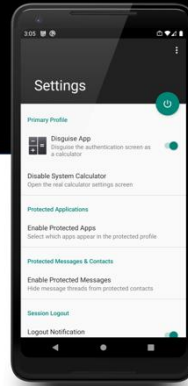

Business Presentations: HPG assisted an early stage startup on pitch deck creation and crafting the company's story for venture capital fundraising.

Before

04

Figure I: Unlocked device

Figure II: Enter secondary PIN into the calculator app

Figure III: Hidden set of apps are revealed

Figure IV: Configure which apps to hide and when to hide them

CONFIDENTIAL

Incognito mode for every app on your phone.

<https://play.google.com/store/apps/details?CONFIDENTIAL>

After

Incognito mode for every app on your phone.